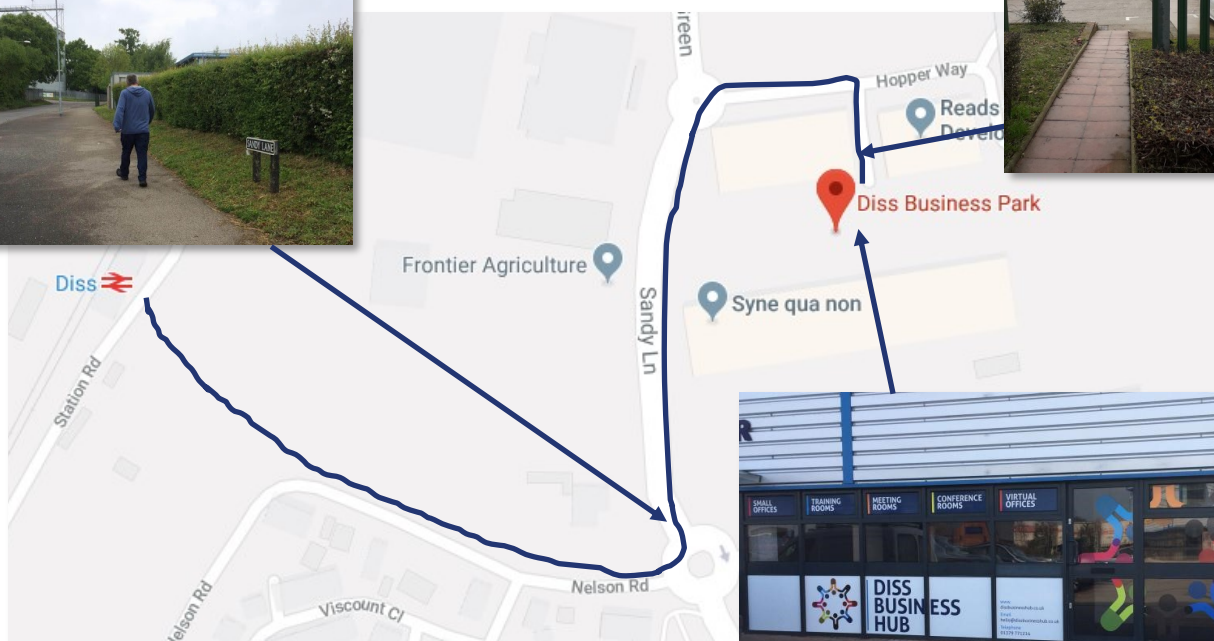

# How to find our office

Diss Business Park is a 10 minute walk from the train station.

You can park at the Business Park

funded through

01603 631433

admin@openingdoors.org.uk